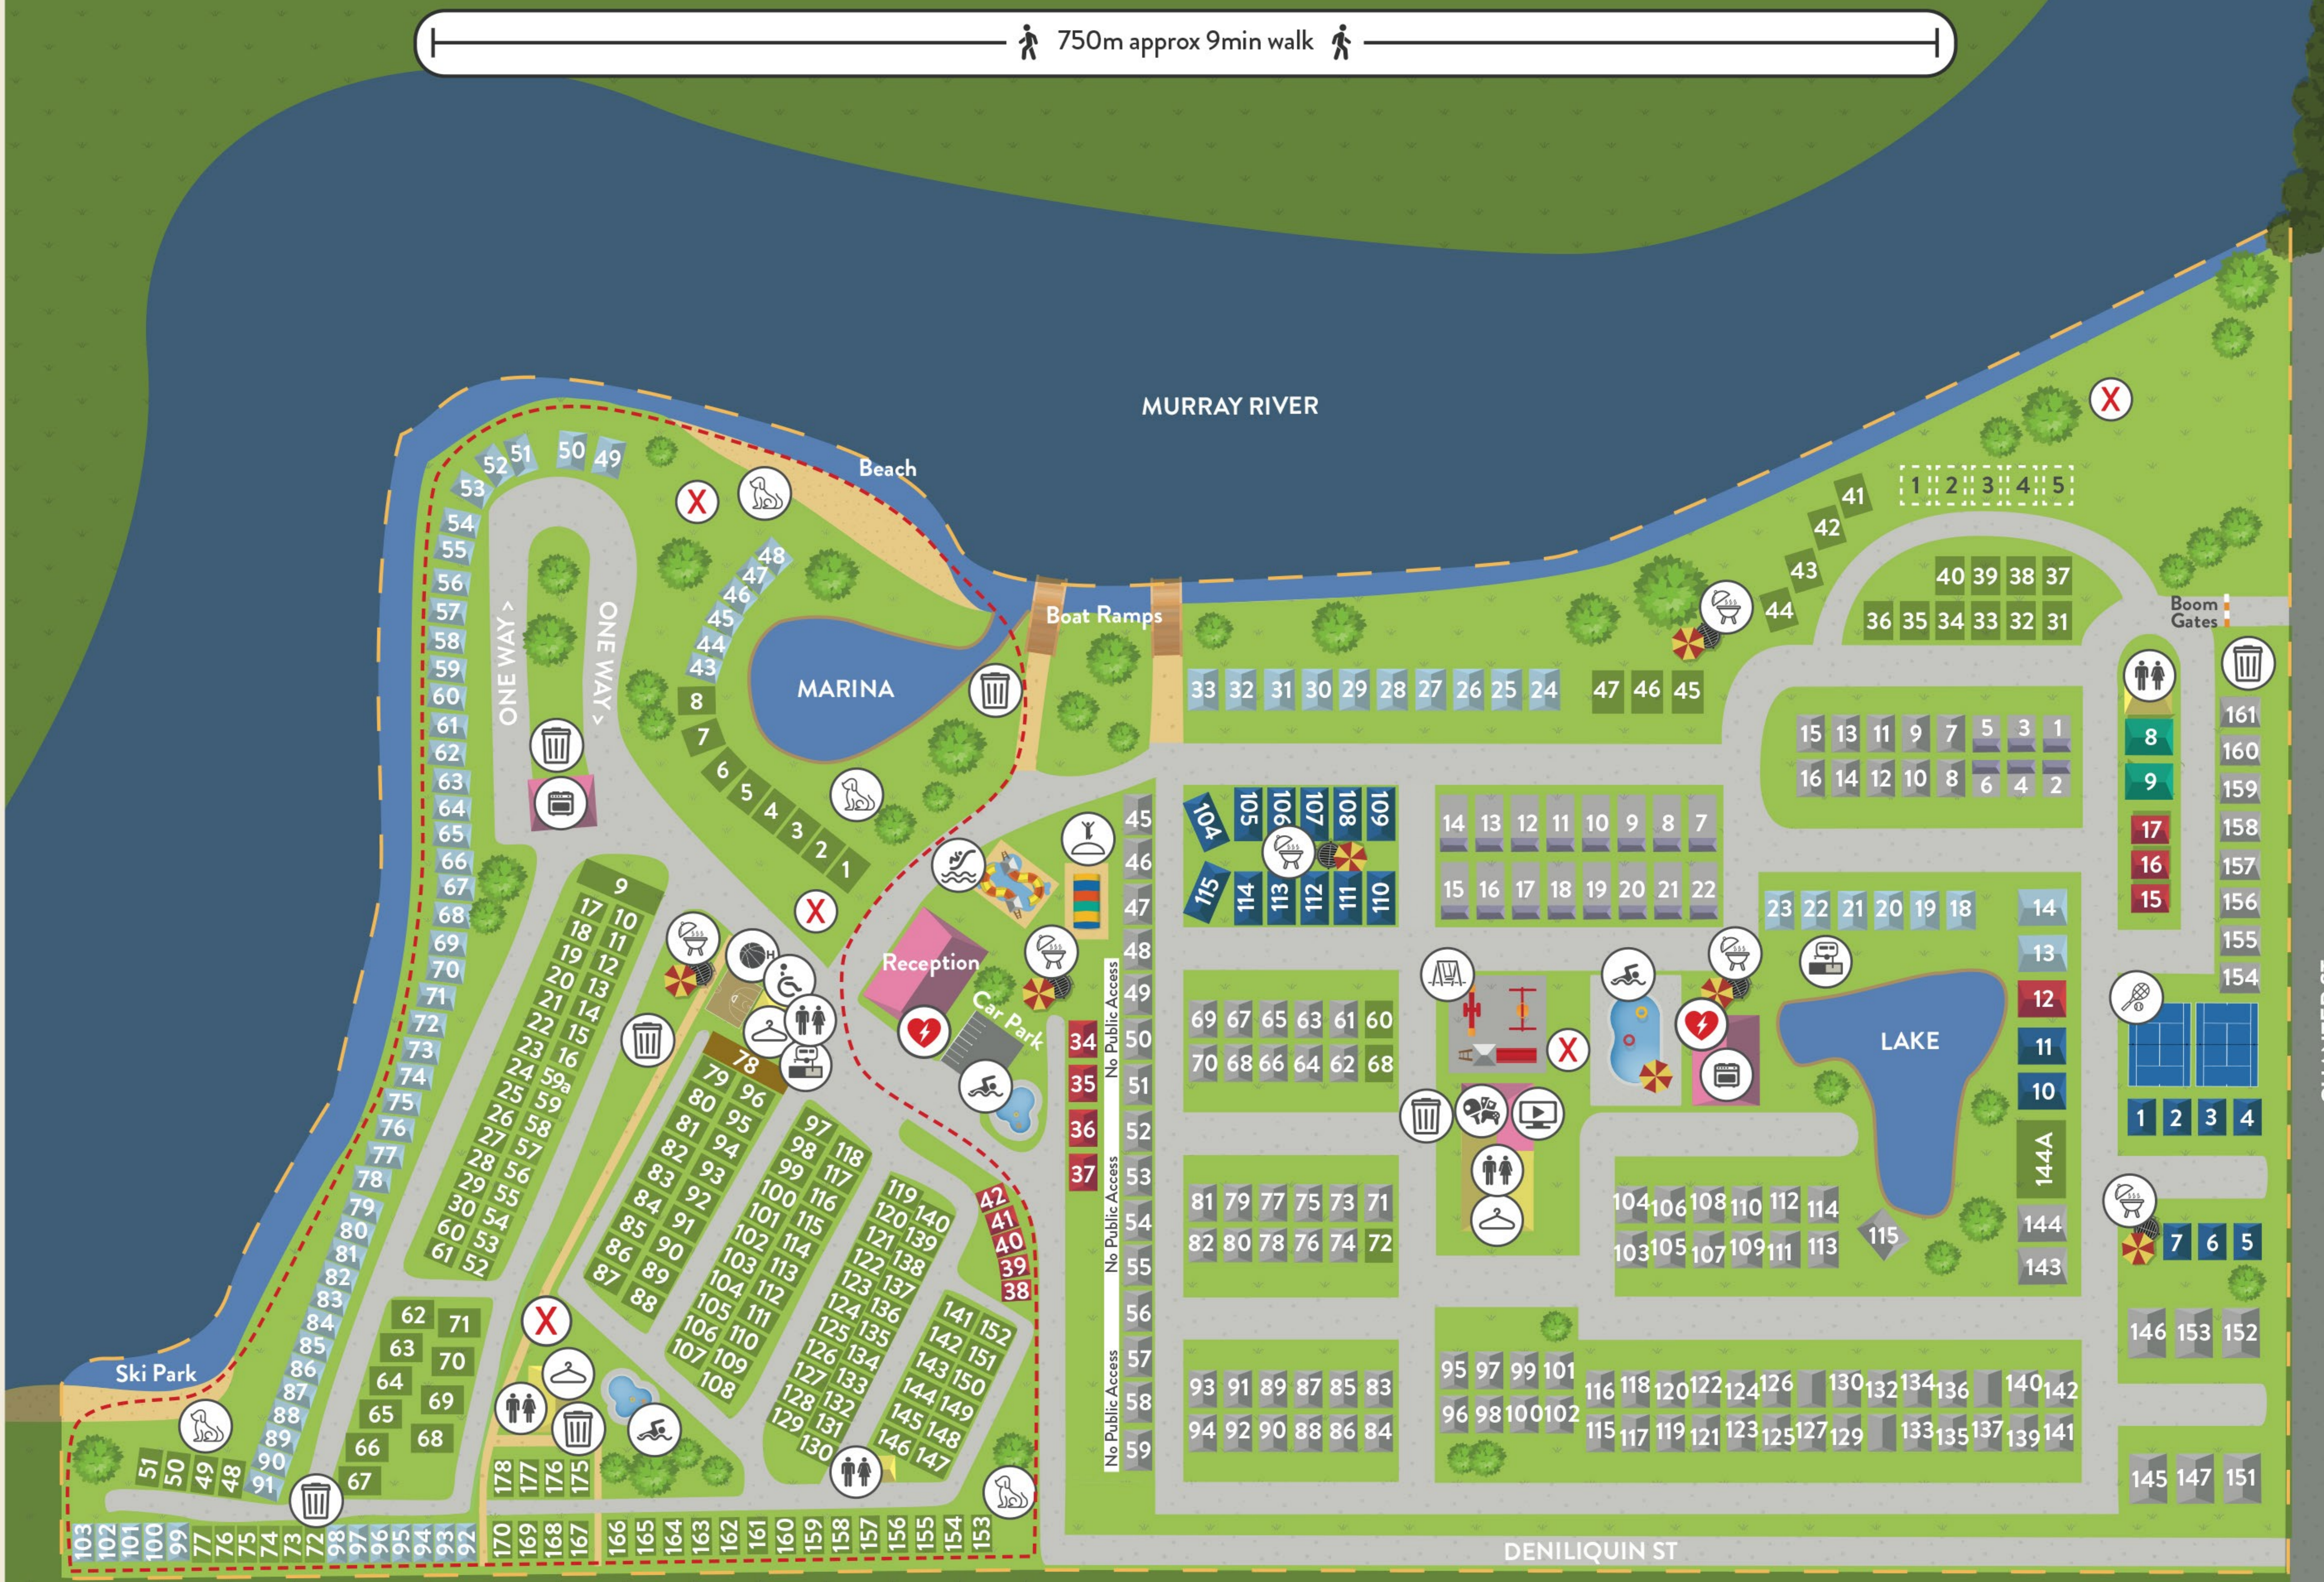

Discovery PARKS

MAIDENS INN, MOAMA

-  DELUXE
-  SUPERIOR
-  STANDARD
-  BUDGET
-  POWERED SITES
-  UNPOWERED SITES
-  COMMON AREAS
-  ENSUITE SITES
-  AMENITIES
-  PERMANENT SITES
-  POOL
-  LAUNDRY
-  WATER PARK
-  DUMP POINT
-  TENNIS COURT
-  CAMP KITCHEN
-  BOUNCING PILLOW
-  BBQ
-  PLAYGROUND
-  MOVIE ROOM
-  GAMES ROOM
-  DOG FRIENDLY AREA
-  BINS
-  TOILETS
-  ACCESSIBLE
-  DEFIBRILLATOR
-  EVACUATION POINT

Deniliquin St, Moama NSW 2731 • (03) 5480 9253 • After Hours 0407 438 413

[@discoveryparksandresorts](https://www.instagram.com/discoveryparksandresorts)

www.tripadvisor.com.au

Thanks for staying with us.
We'd love to see your photos and hear about your time at Discovery Parks - Maidens Inn, Moama.