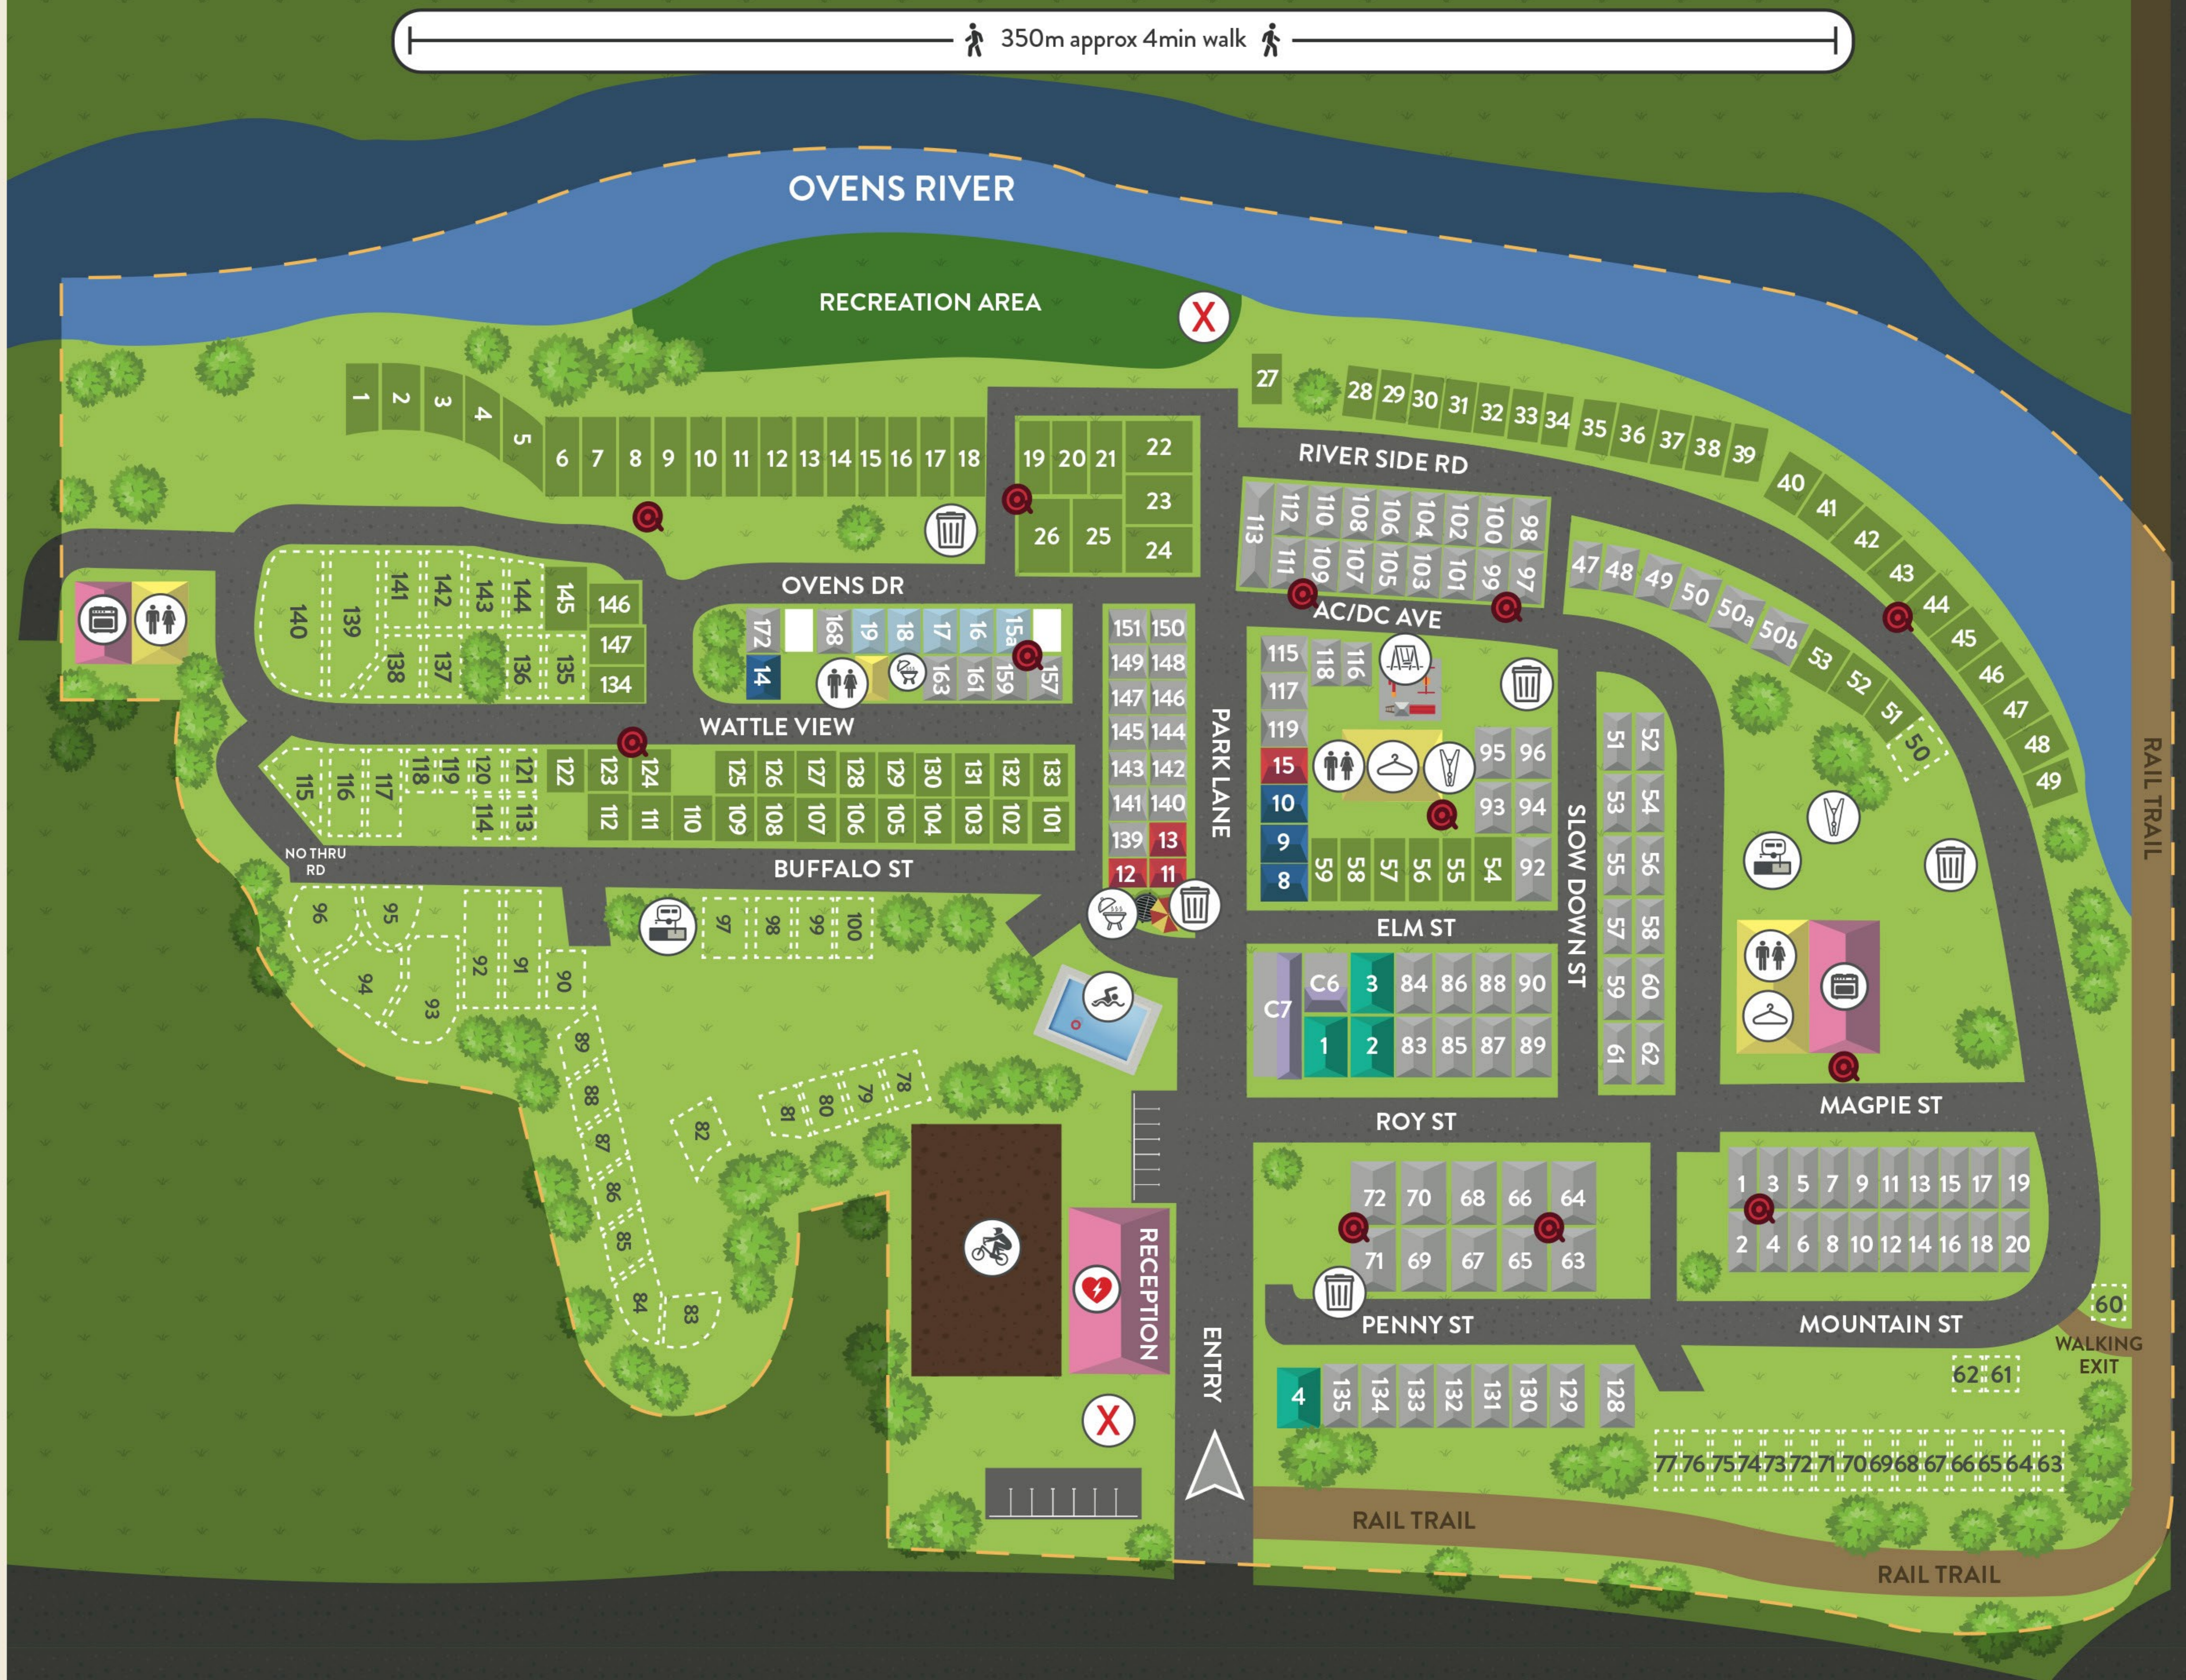

-  DELUXE
-  SUPERIOR
-  STANDARD
-  ECONOMY
-  POWERED SITES
-  UNPOWERED SITES
-  COMMON AREAS
-  AMENITIES
-  PERMANENT SITES
-  POOL
-  LAUNDRY
-  CLOTHES LINE
-  DUMP POINT
-  CAMP KITCHEN
-  BBQ
-  BMX TRACK
-  PLAYGROUND
-  BINS
-  TOILETS
-  ACCESSIBLE
-  EVACUATION POINT
-  FIRE HOSE REEL
-  DEFIBRILATOR

36 Mount Buffalo Road Porepunkah VIC 3740 • (03) 5756 2380